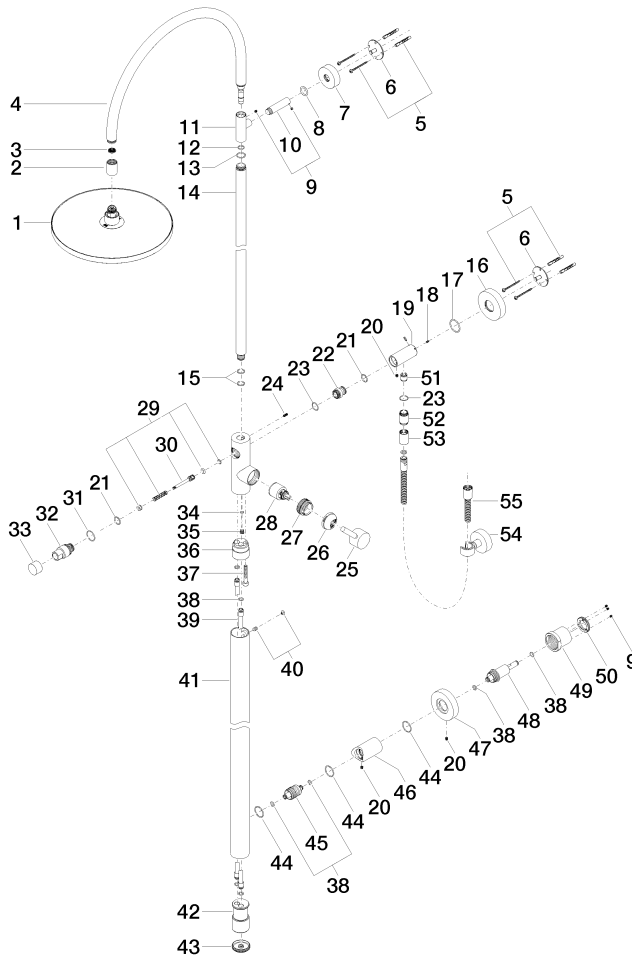

NOTE: Hand shower sold separately. Please see hand shower options under the miscellaneous articles section of each series.
Water carrying concealed rough parts on lower wall fixing.

Recommended spacing from bottom edge of shower stem to floor 92 mm.

26 024 661

mm [inch]

Flow rate chart

26 024 661

Spare parts list

No.	Item Number	Name	Quantity used	Delivery time
1	04 12 05 091 10-00	shower	1	10
2	09 24 03 163 20-00	adaptor	1	10
3	09 23 01 039 90	sieve	1	2
4	90 28 22 082 00-00	spout	1	10
5	05 30 31 025 00 90	fixing set	2	2
6	09 30 11 103 90	holder	2	2
7	09 27 89 000-00	rosette	1	10
8	09 14 10 006 90	seal	1	2
9	90 31 11 030 00 90	pin	1	2
10	09 11 10 083-00	connection	1	10
11	09 17 11 049-00	holder	1	10
12	90 14 10 077 00 90	seal	1	2
13	09 14 10 122 90	seal	1	2
14	04 28 22 134 20-00	pipe	1	10
15	90 14 10 055 00 90	seal	2	2
16	09 27 88 010-00	rosette	1	10
17	09 14 10 101 90	seal	1	2
18	09 31 11 061 90	pin	2	2
19	09 11 10 081 20-00	connection	1	10
20	09 31 11 049 90	pin	3	2
21	90 14 10 010 00 90	seal	2	2